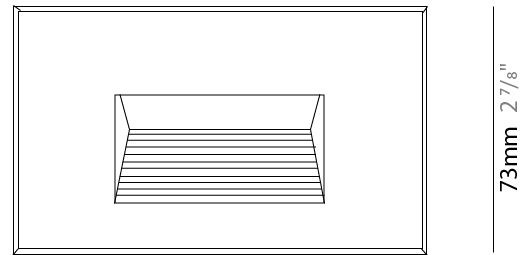

base number   Color   Finish
Temperature   Options

1. To build a product code in our configurator select the specify button on the base model # product page
2. To build a manual product code on this datasheet choose from the options listed below in blue font and add the suffix to the base model #

GENERAL

Series: New Green
Subseries: New Green XS
Brand: Side
Division: Exterior
Mounting Type: Recessed
Mounting Location: Wall
Subcategory: Step Light

PHYSICAL

Shape: Rectangle
Length (mm): 116
Length (in): 4 ⁹/₁₆
Width (mm): 73
Width (in): 2 ⁷/₈
Depth (mm): 65
Depth (in): 2 ⁹/₁₆
Light Distribution: Asymmetric
Weight (kg): 0.4
Weight (lbs): 0.88
Diffuser: Clear tempered glass
Gasket: Silicon rubber
Fixture Finish: WHI / BLK / GRY
Fixture Material: Aluminum Die Cast

ELECTRICAL

Lamp Type: LED (Zhaga Standard)
Input Wattage (W): 2
Total Output Wattage (W): 1.05
Dimming: Non-Dimmable
Driver Included: No
Driver Location: Remote
Driver Type: Constant Current - Universal
Driver Class: Class 2
Input Voltage (V): 120 - 277
Constant Current (MA): 350
Upon Request: 0-10Vdc dimming / Phase dimming 120Vac

LED

Color Temperature (°K): 3000 / 4000
Max. Delivered Lumen (lm): 103.7 / 116.6
Nominal Lumen (lm): 240 / 270
CRI: >90 CRI
Lamp Life (hrs): 50000

OPTICAL

Optic°: Asymmetrical

RATINGS AND CERTIFICATIONS

Certified By: Certified for North American Standards
IP rating: IP65
IK Rating: IK07

PROJECT
TYPE
SPECIFIER
QUANTITY
DATE