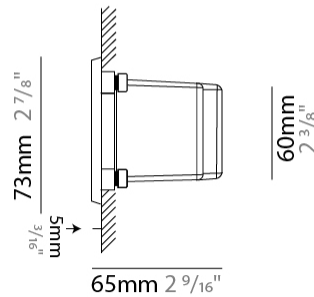

GENERAL

Series: New Green
Subseries: New Green M
Brand: Side
Division: Exterior
Mounting Type: Recessed
Mounting Location: Wall
Subcategory: Step Light

PHYSICAL

Shape: Rectangle
Length (mm): 202
Length (in): 7 ¹⁵/₁₆
Width (mm): 73
Width (in): 2 ⁷/₈
Height (mm): 65
Height (in): 2 ⁹/₁₆
Min. Recessing Depth (mm): 70
Min. Recessing Depth (in): 2 ³/₄
Light Distribution: Asymmetric
Weight (kg): 0.8
Weight (lbs): 1.76
Diffuser: Clear tempered glass
Gasket: Silicone rubber
Fixture Finish: WHI / BLK / GRY
Fixture Material: Aluminum Die Cast

ELECTRICAL

Lamp Type: LED (Zhaga Standard)
Input Wattage (W): 3.65
Total Output Wattage (W): 2.97
Dimming: Non-Dimmable
Driver Included: No
Driver Location: Remote
Driver Type: Constant Current - 120Vac
Driver Class: Class 2
Input Voltage (V): 120 - 277
Constant Current (MA): 350
Upon Request: 0-10Vdc dimming / Phase dimming 120Vac / Non-dimming 120/277Vac

LED

Color Temperature (°K): 3000 / 4000
Max. Delivered Lumen (lm): 195.7 / 204.4
Nominal Lumen (lm): 450 / 470
CRI: >90 CRI
Lamp Life (hrs): 50000

OPTICAL

Optic°: Asymmetrical

RATINGS AND CERTIFICATIONS

Certified By: Certified for North American Standards
IP rating: IP65
IK Rating: IK07

PROJECT	
TYPE	
SPECIFIER	
QUANTITY	
DATE