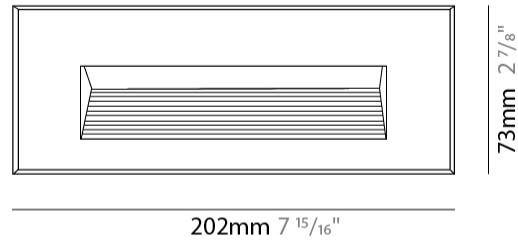

GENERAL

Series: New Green
Subseries: New Green M
Brand: Side
Division: Exterior
Mounting Type: Recessed
Mounting Location: Wall
Subcategory: Step Light

PHYSICAL

Shape: Rectangle
Length (mm): 202
Length (in): 7 ¹⁵/₁₆
Width (mm): 73
Width (in): 2 ⁷/₈
Height (mm): 65
Height (in): 2 ⁹/₁₆
Min. Recessing Depth (mm): 70
Min. Recessing Depth (in): 2 ³/₄
Light Distribution: Asymmetric
Weight (kg): 0.8
Weight (lbs): 1.76
Diffuser: Clear tempered glass
Gasket: Silicone rubber
Fixture Finish: WHI / BLK / GRY
Fixture Material: Aluminum Die Cast

ELECTRICAL

Lamp Type: LED (Zhaga Standard)
Input Wattage (W): 3.65
Total Output Wattage (W): 2.97
Dimming: Non-Dimmable
Driver Included: No
Driver Location: Remote
Driver Type: Constant Current - 120Vac
Driver Class: Class 2
Input Voltage (V): 120 - 277
Constant Current (MA): 350
Upon Request: 0-10Vdc dimming / Phase dimming 120Vac / Non-dimming 120/277Vac

LED

Color Temperature (°K): 3000 / 4000
Max. Delivered Lumen (lm): 195.7 / 204.4
Nominal Lumen (lm): 450 / 470
CRI: >90 CRI
Lamp Life (hrs): 50000

OPTICAL

Optic°: Asymmetrical

RATINGS AND CERTIFICATIONS

Certified By: Certified for North American Standards
IP rating: IP65
IK Rating: IK07

PROJECT	
TYPE	
SPECIFIER	
QUANTITY	
DATE